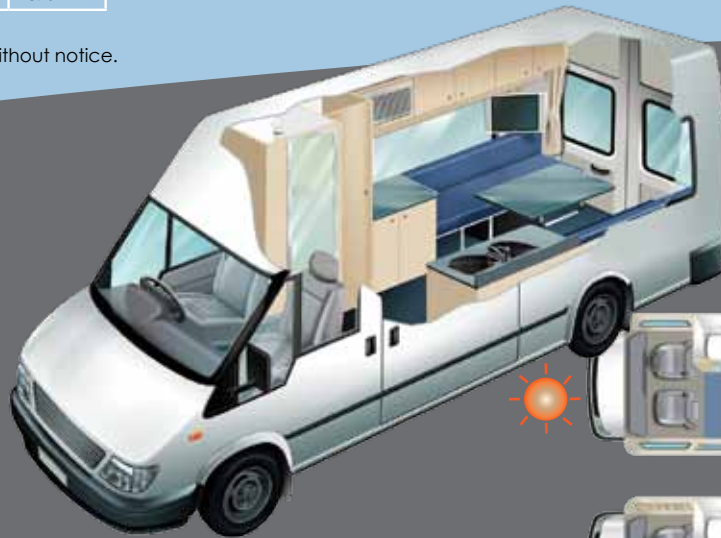

Features

12V / 240V Power • Maintenance free ancillary battery (100Ah) • Dual charge system • 90L fresh water • 90L grey water • Electric hot water heater with water pump • Roof vent • Awning • 80L fridge/freezer • Dual speed rangehood • Microwave oven • Quality cabinets • 3 burner stove / sink combo unit • Air con • Dining area • 19" High-def flat screen TV/DVD player • Quality furnishings • Large under-bed storage • Under seat and overhead storage • Electric flush cassette toilet • Fibreglass shower unit with adjustable shower rose & soap holder • Hot & cold water Ventilation • Full length mirror • Thefford 3 burner gas stove with Mk3 kitchen sink unit and accessories* • 110L fridge (rear seat layout only)* • Front swivel seat (rear bed layout only)* • Reversing camera* • LED mood lights* • High gloss cabinets*

Dimensions

External (Vehicle Extremities)	
Length	6940mm
Width	1993mm
Height	2705mm
Internal (Floor Plan)	
Length	4300mm
Width	1748mm
Height	1870mm

Bed 1 Single (Driver's Side)	Length 1970mm
	Width 670mm
Bed 2 Single (Passenger Side)	Length 1940mm
	Width 670mm
Bed 1+2 combined (Single conv. to double)	Length 1970mm
	Width 1730mm

* Denotes optional extras
All vehicle specifications subject to change without notice.