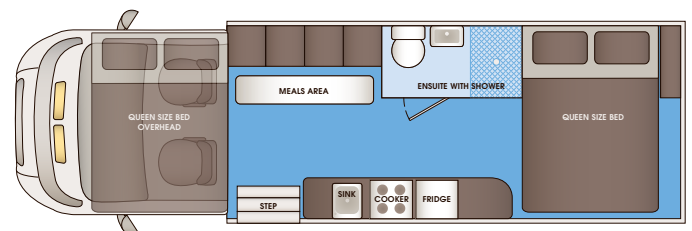

## VEHICLE INFORMATION SHEET

VEHICLE FEATURES	
Vehicle Type	VW Crafter / Mercedes Sprinter 513 CDI
Engine	2.5L TDi / 2.2L TDi
Maximum Power	100 kw / 120 kw
Maximum Torque	300 Nm / 330 Nm
Transmission	6 speed semi-automatic / 6 speed automatic
Fuel Tank	75L
Safety Systems	Antilock Braking System (ABS)
	Electronic Stabilisation Program (ESP)
	Traction Control System (TCS)
	Driver and passenger side airbags
Additional Features	Air conditioned driving cabin
	Cruise Control
	AM/FM radio with single disc CD player
	Power steering, windows and mirrors
Towing Capacity	1500kg (With factory fitted towbar)
EXTERNAL DIMENSIONS	
Length (mm)	7700 (25'6")
Width (mm)	2330
Height (mm)	3230
GVM Weight (kg)	4490
Rollout External Awning (mm)	4000 x 2000
INTERNAL DIMENSIONS	
Floorplan Length (mm)	5030
Floorplan Width (mm)	2135
Ceiling Height (mm)	2010
Bed 1 over drivers cabin (C-Class option)	2130 x 1400
Bed 2 (Rear)	1880 x 1500
OPTIONAL EXTRAS	
Factory Fitted Towbar (Without Ball)	
Slideout Stainless Steel Gas BBQ and storage compa	
Sony Playstation & Additional TV Entertainment Package	
Tinted Windows (Drivers Cabin)	
Generator	
Nudge Bar	

Note: Features, specifications and weights are subject to change without notice.

Cafe Dinette Option

Lounge Dinette Option

Available in 'B-Class' (lowline roof) or 'C-Class' (additional bed over drivers cab)