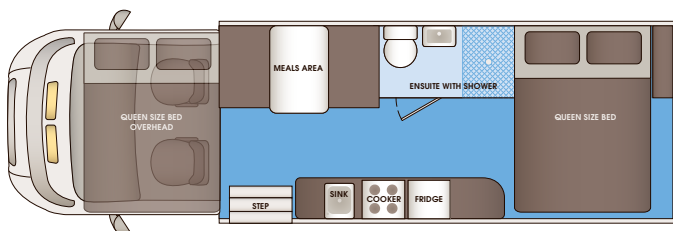

## VEHICLE INFORMATION SHEET

VEHICLE FEATURES	
Vehicle Type	VW Crafter / Mercedes Sprinter 513 CDI
Engine	2.5L TDi / 2.2L TDi
Maximum Power	100 kw / 120 kw
Maximum Torque	300 Nm / 330 Nm
Transmission	6 speed semi-automatic / 6 speed automatic
Fuel Tank	75L
Safety Systems	Antilock Braking System (ABS)
	Electronic Stabilisation Program (ESP)
	Traction Control System (TCS)
	Driver and passenger side airbags
Additional Features	Air conditioned driving cabin
	Cruise Control
	AM/FM radio with single disc CD player
	Power steering, windows and mirrors
Towing Capacity	1500kg (With factory fitted towbar)
EXTERNAL DIMENSIONS	
Length (mm)	7700 (25'6")
Width (mm)	2330
Height (mm)	3230
GVM Weight (kg)	4490
Rollout External Awning (mm)	4000 x 2000
INTERNAL DIMENSIONS	
Floorplan Length (mm)	5030
Floorplan Width (mm)	2135
Ceiling Height (mm)	2010
Bed 1 over drivers cabin (C-Class option)	2130 x 1400
Bed 2 (Rear)	1880 x 1500
OPTIONAL EXTRAS	
Factory Fitted Towbar (Without Ball)	
Slideout Stainless Steel Gas BBQ and storage compa	
Sony Playstation & Additional TV Entertainment Package	
Tinted Windows (Drivers Cabin)	
Generator	
Nudge Bar	

Note: Features, specifications and weights are subject to change without notice.

Cafe Dinette Option

Lounge Dinette Option

Available in 'B-Class' (lowline roof) or 'C-Class' (additional bed over drivers cab)