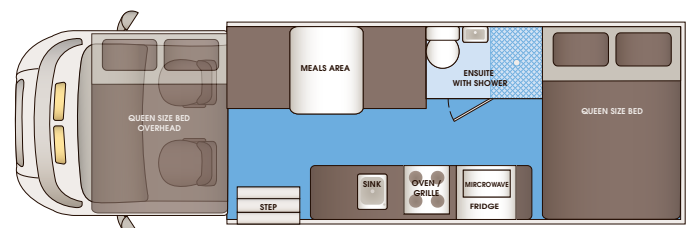

night configuration

Available in 'B-Class' (lowline roof) or 'C-Class' (additional bed over drivers cab)

Every Talvor Motorhome is manufactured to high standards of quality control. Talvor RV's feature quality RV componentry and cabinetry to reveal a new standard in form, function and value for money.

www.talvor.com.au
FREECALL: 1800 825 867