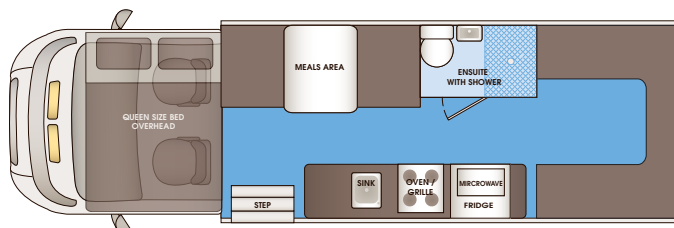

STANDARD EXTERNAL FEATURES
12V / 240V Power source
Maintenance free ancillary batteries (2 x 100Ah)
Pressurised town water connection
Ventilated roof vents with day / night screens
12V External Lighting
DTV / AM / FM Antenna (powered)
150L Fresh water storage capacity
100L Grey water storage capacity
2 x 4.5kg Gas Bottles
External shower
External entertainment system and storage compartment
Slideout Stainless Steel gas BBQ and storage compartment
Electric entry step
Colour Reversing camera 5" monitor (with audio)
STANDARD INTERNAL FEATURES
150L auto switching 3 way fridge/freezer
Dual speed rangehood
19L Microwave oven (800W)
Slide out pantry
Kitchen sink with glass top
Oven/grill
Cooktop with 2 gas burners & 1 electric hot plate
Water filter tap
Roof mounted reverse cycle air conditioning
Child Restraint Anchors
Front Dinette
High-def flat screen TV/DVD player
14L ot water system
Separate shower/toilet areas
Cassette toilet with swivel seat and electric flush
Vanity and hand basin
Full length mirror
Fire Extinguisher
Solid Timber Cabinetry

Note: Features, specifications and weights are subject to change without notice.

day configuration